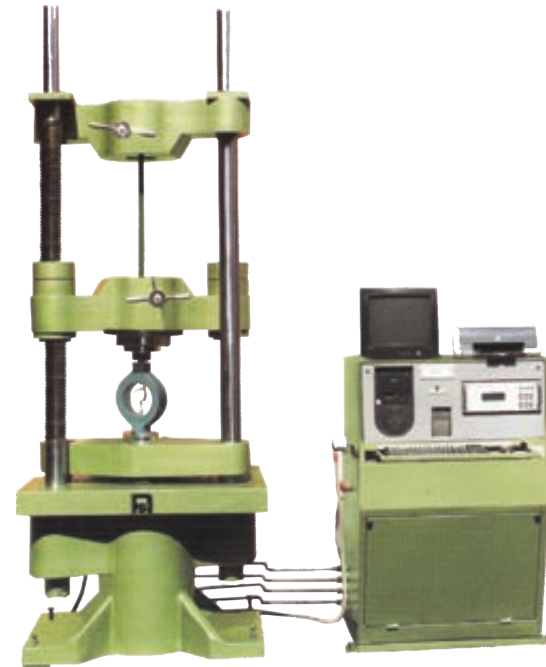

CIVIL LAB INSTRUMENTS

UNIVERSAL TESTING MACHINE

UTM SERVO CONTROL

FATIGUE TESTING

TORSION TESTING

CIVIL LAB INSTRUMENTS

ROCKWELL HARDNESS TESTER

VICKERS HARDNESS TESTER

BRINELL HARDNESS TESTER

TENSILE TESTING MACHINE

SPRING TESTING MACHINE

Digital Mode also available

IMPACT TESTING MACHINE