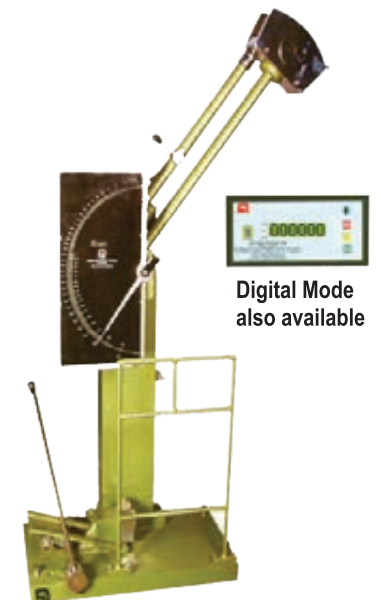

CIVIL LAB INSTRUMENTS

UNIVERSAL TESTING MACHINE

UTM SERVO CONTROL

FATIGUE TESTING

TORSION TESTING

CIVIL LAB INSTRUMENTS

ROCKWELL HARDNESS TESTER

VICKERS HARDNESS TESTER

BRINELL HARDNESS TESTER

TENSILE TESTING MACHINE

SPRING TESTING MACHINE

Digital Mode also available

IMPACT TESTING MACHINE